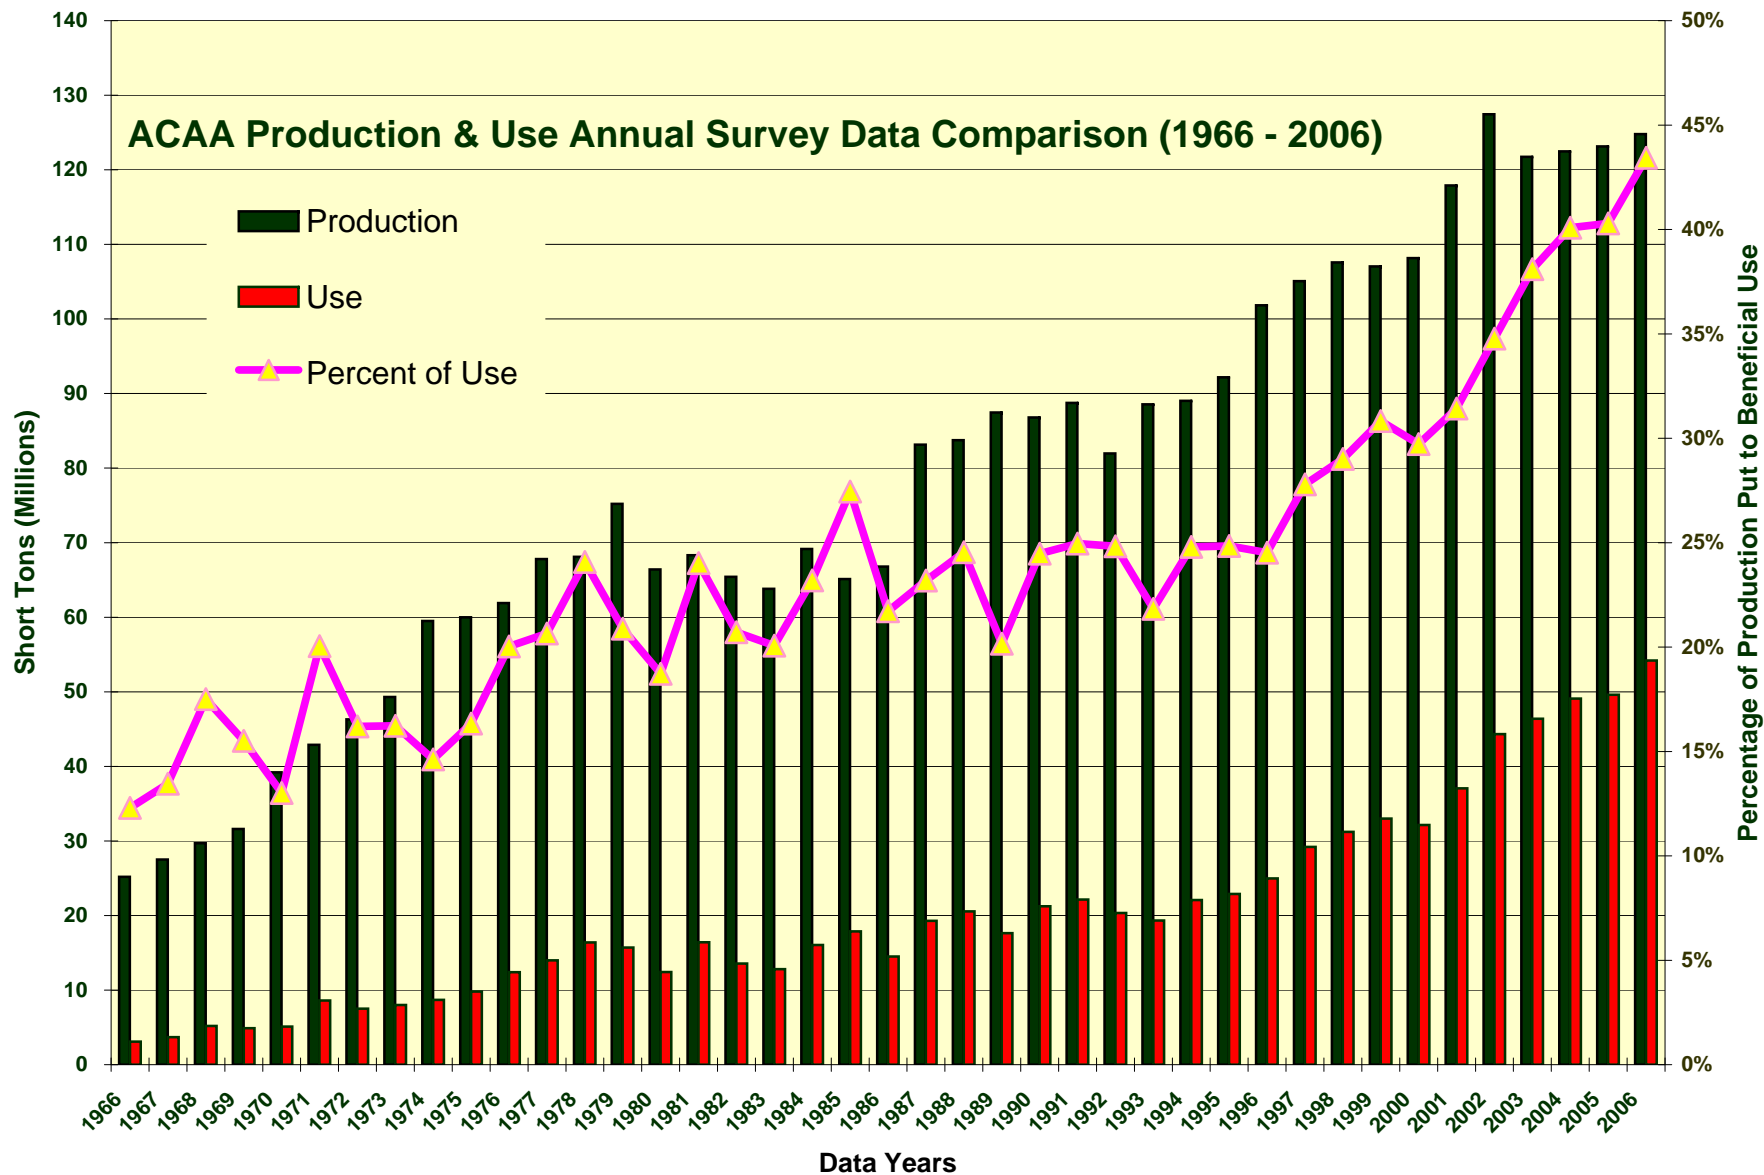

**CCP Use** by Year (1966-2006)

# CCP Production & Beneficial Use (1966 - 2006)

Production Use

Short Tons (Millions)

1966 1967 1968 1969 1970 1971 1972 1973 1974 1975 1976 1977 1978 1979 1980 1981 1982 1983 1984 1985 1986 1987 1988 1989 1990 1991 1992 1993 1994 1995 1996 1997 1998 1999 2000 2001 2002 2003 2004 2005 2006

Data Years

# 1966-2006 CCP Use v. Production