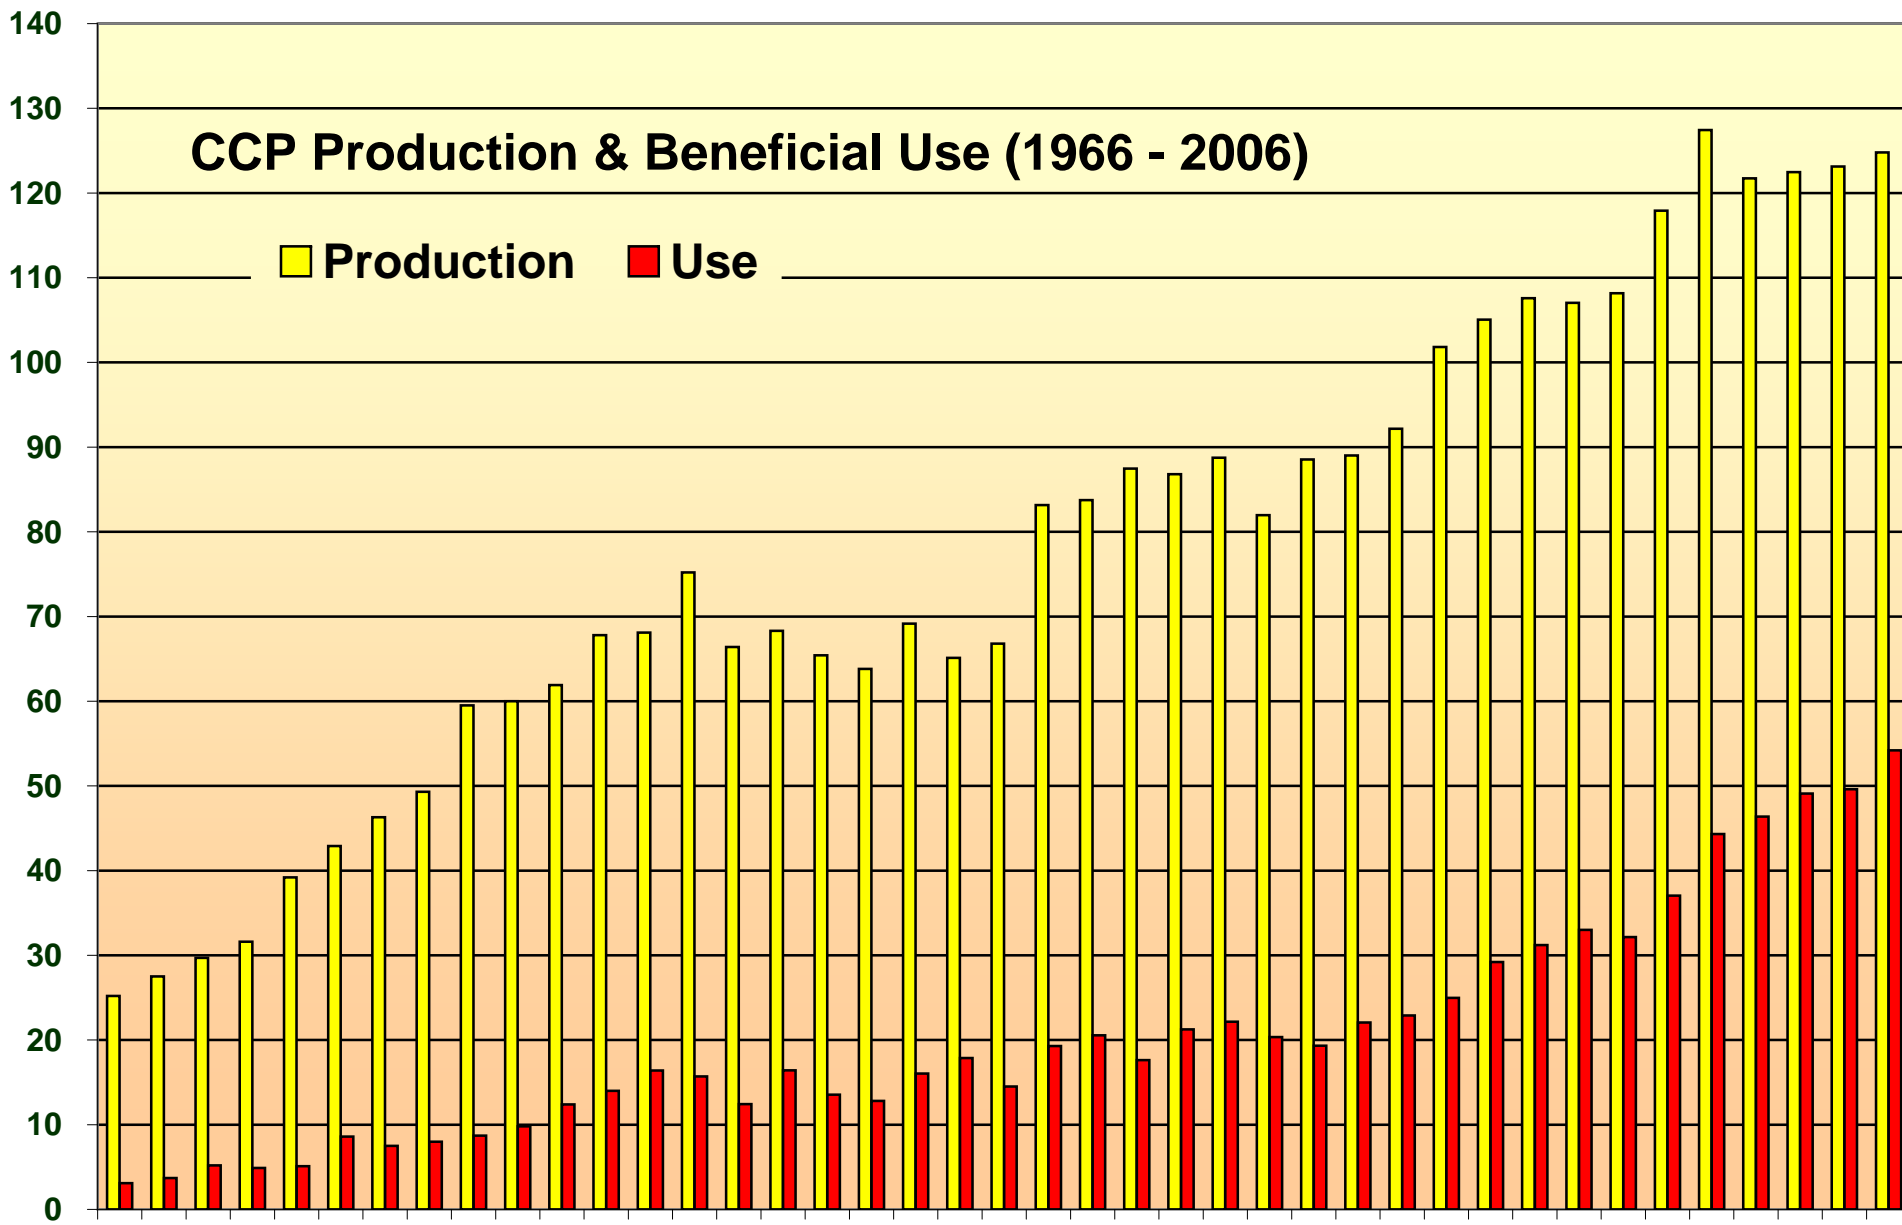

**CCP Use** by Year (1966-2006)

# CCP Production & Beneficial Use (1966 - 2006)

Production Use

Short Tons (Millions)

1966 1967 1968 1969 1970 1971 1972 1973 1974 1975 1976 1977 1978 1979 1980 1981 1982 1983 1984 1985 1986 1987 1988 1989 1990 1991 1992 1993 1994 1995 1996 1997 1998 1999 2000 2001 2002 2003 2004 2005 2006

Data Years

# 1966-2006 CCP Use v. Production