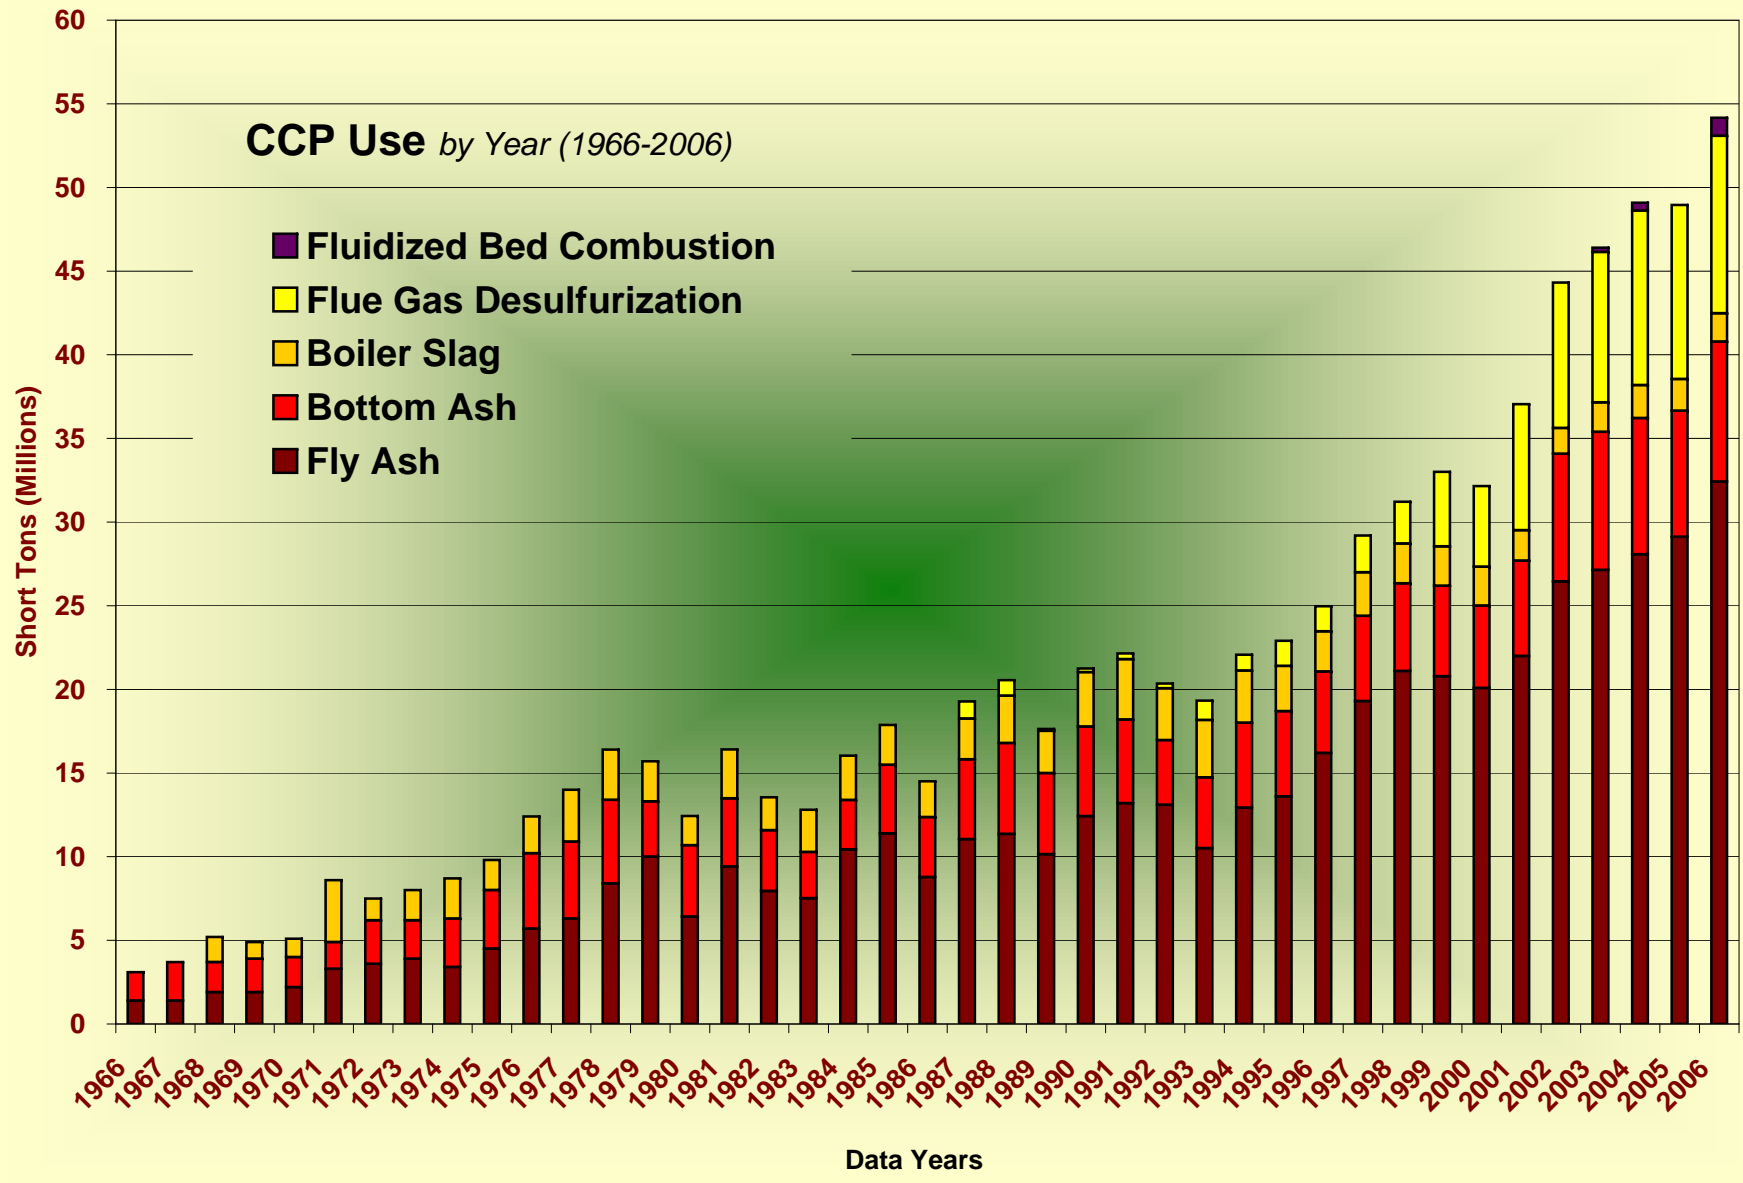

**CCP Use** by Year (1966-2006)

# CCP Production & Beneficial Use (1966 - 2006)

Production Use

Short Tons (Millions)

1966 1967 1968 1969 1970 1971 1972 1973 1974 1975 1976 1977 1978 1979 1980 1981 1982 1983 1984 1985 1986 1987 1988 1989 1990 1991 1992 1993 1994 1995 1996 1997 1998 1999 2000 2001 2002 2003 2004 2005 2006

Data Years

# 1966-2006 CCP Use v. Production