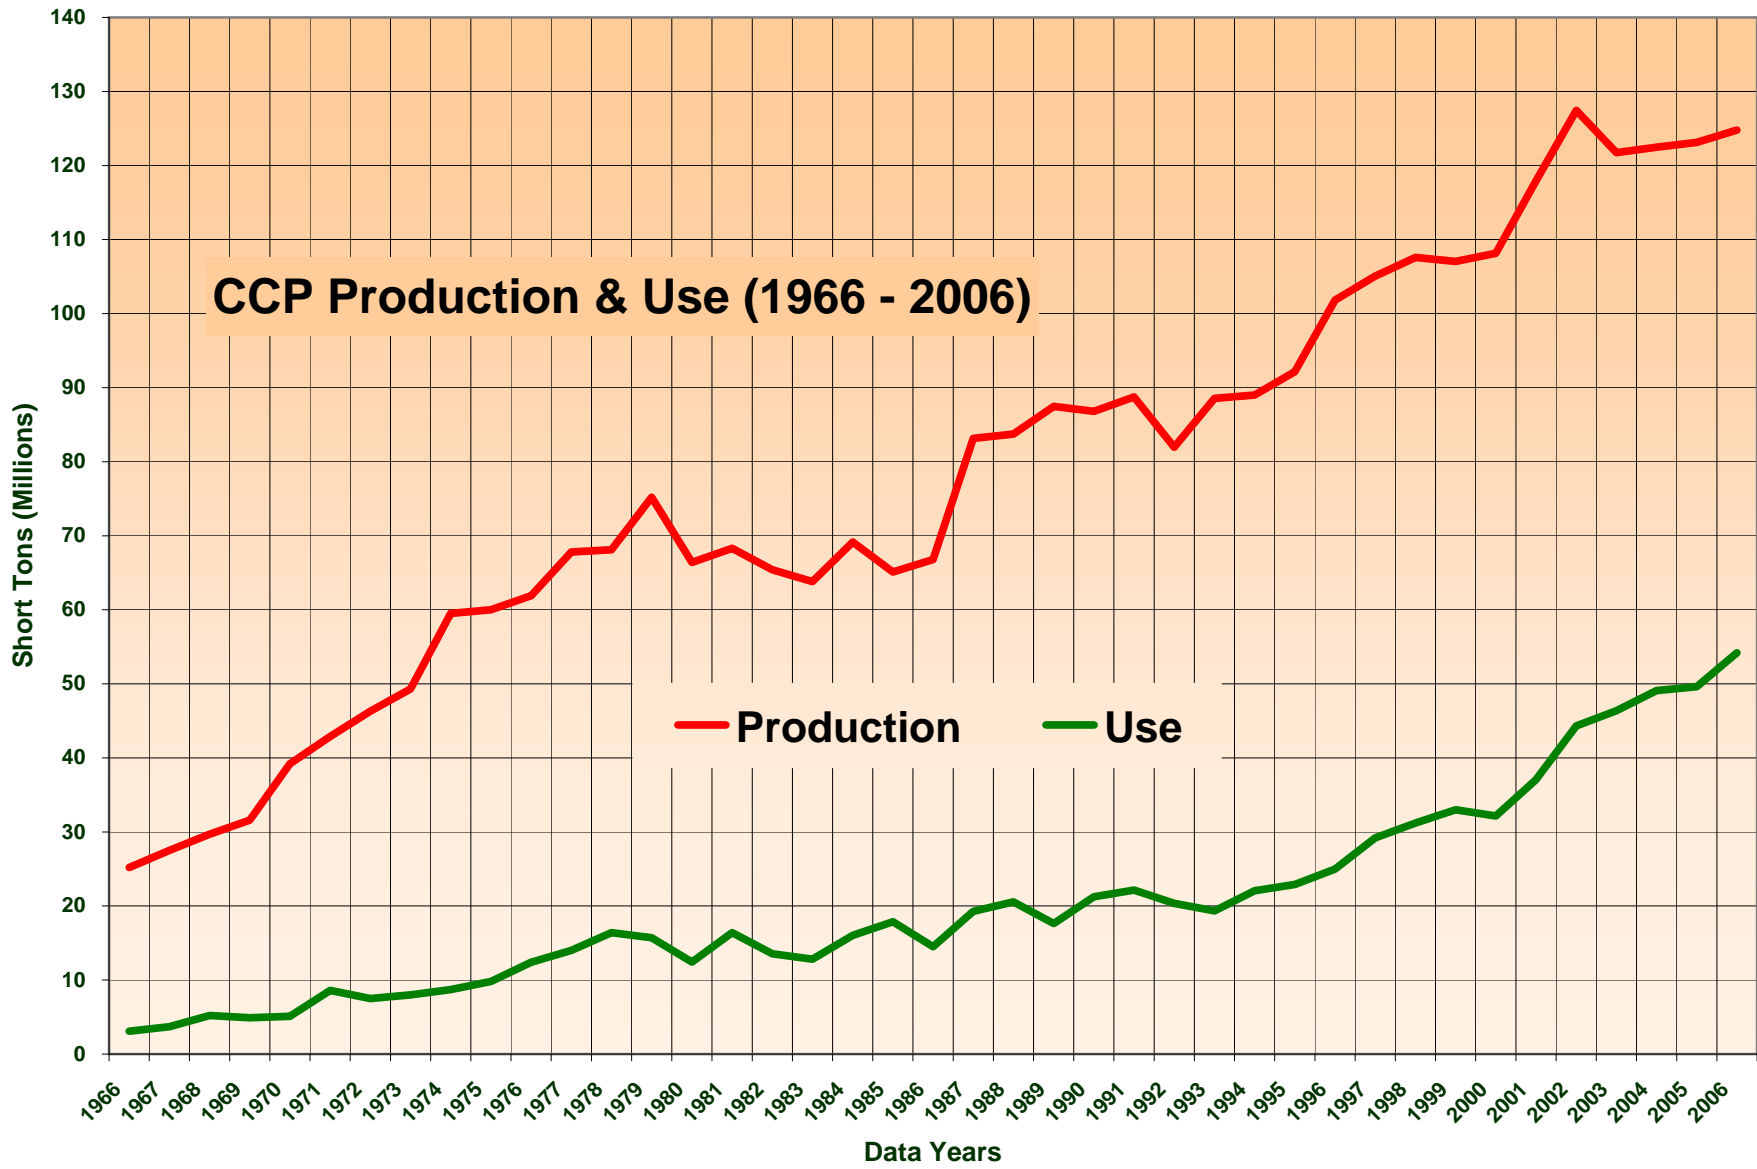

**CCP Use** by Year (1966-2006)

# CCP Production & Beneficial Use (1966 - 2006)

Production Use

Short Tons (Millions)

1966 1967 1968 1969 1970 1971 1972 1973 1974 1975 1976 1977 1978 1979 1980 1981 1982 1983 1984 1985 1986 1987 1988 1989 1990 1991 1992 1993 1994 1995 1996 1997 1998 1999 2000 2001 2002 2003 2004 2005 2006

Data Years

# 1966-2006 CCP Use v. Production